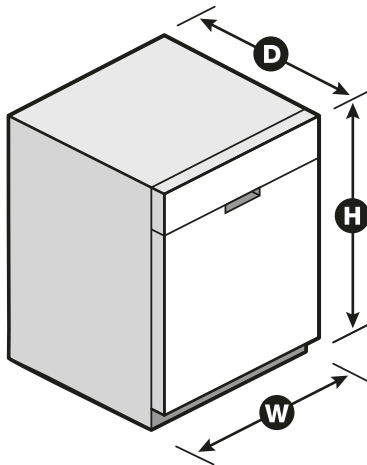

*Per IEC standards. **Compared to Normal cycle with lightly soiled loads. NOTE: Dimensions are for planning purposes only. For complete details, see Installation Instructions packed with product. Specifications subject to change without notice.