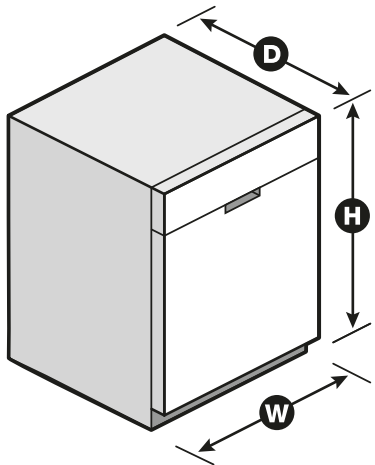

Dimensions

Product Dimensions (H x W x D)	34-1/2" x 23-7/8" x 24-1/2"
Depth with Door Open 90°	49-1/2"

Reference Material

- [Dimension Guide](#)
- [Install Guide](#)
- [Use & Care Guide](#)
- [Energy Guide](#)
- [Warranty](#)

Key Features & Benefits

Third Level Rack

Take advantage of 35% more rack space** to load more dishes and get extra room for hard to fit items.

TotalCoverage Spray Arm

Cleans with twice the jets† for more coverage while a smarter sequence of spray patterns from multiple nozzles hits your dishes with increased water pressure.

Sensor Cycle

Automatically get the right wash and dry settings for each load with two sensors that measure temperature, soil level and load size during prewash and the wash cycle.

*Per IEC standards. **Compared to Whirlpool® dishwashers without a third level rack. †Compared to Whirlpool® dishwashers without TotalCoverage spray arm. NOTE: Dimensions are for planning purposes only. For complete details, see Installation Instructions packed with product. Specifications subject to change without notice.